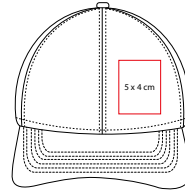

GORRAS Y SOMBREROS

CAP 040

GORRA LIRON

MATERIAL: Poliéster / Rayón / Spandex

TALLA: Unitalla

CIRCUNFERENCIA INTERNA: 57 cm

ÁREA DE IMPRESIÓN: 5 x 4 cm

TÉCNICA DE IMPRESIÓN: Bordado / Serigrafía

COLORES: A/G/R